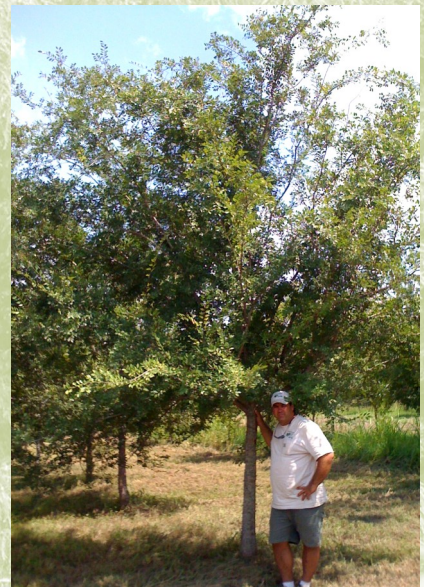

Ducote's TREE FARM

*Caliper is a nursery standard measurement for the diameter of the trunk taken one foot above the soil line.